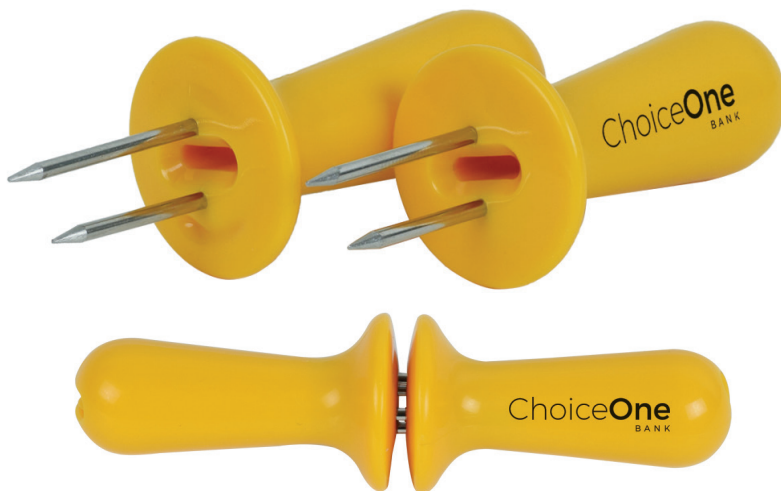

### Cheese Knife

**EQP \$3.49**

DKCK | 100 Min. | 5 Day

4 PIECE SET - DCKCH4PS